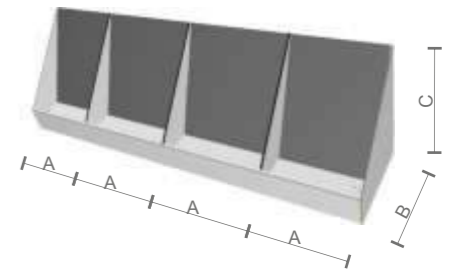

Item	A,mm	B,mm	C,mm	Unit
100.946	150	127	250	piece
100.947	200	150	275	piece
100.948	200	150	250	piece

* graphic branding is included; we can make any corrugated cardboard display on request

COUNTER DISPLAY
ANGLED TRAY

Item	A,mm	B,mm	C,mm	Unit
100.949	200	200	200	piece
100.950	200	250	250	piece
100.951	220	250	250	piece

* graphic branding is included; we can make any corrugated cardboard display on request

FREE STANDING DISPLAY UNIT